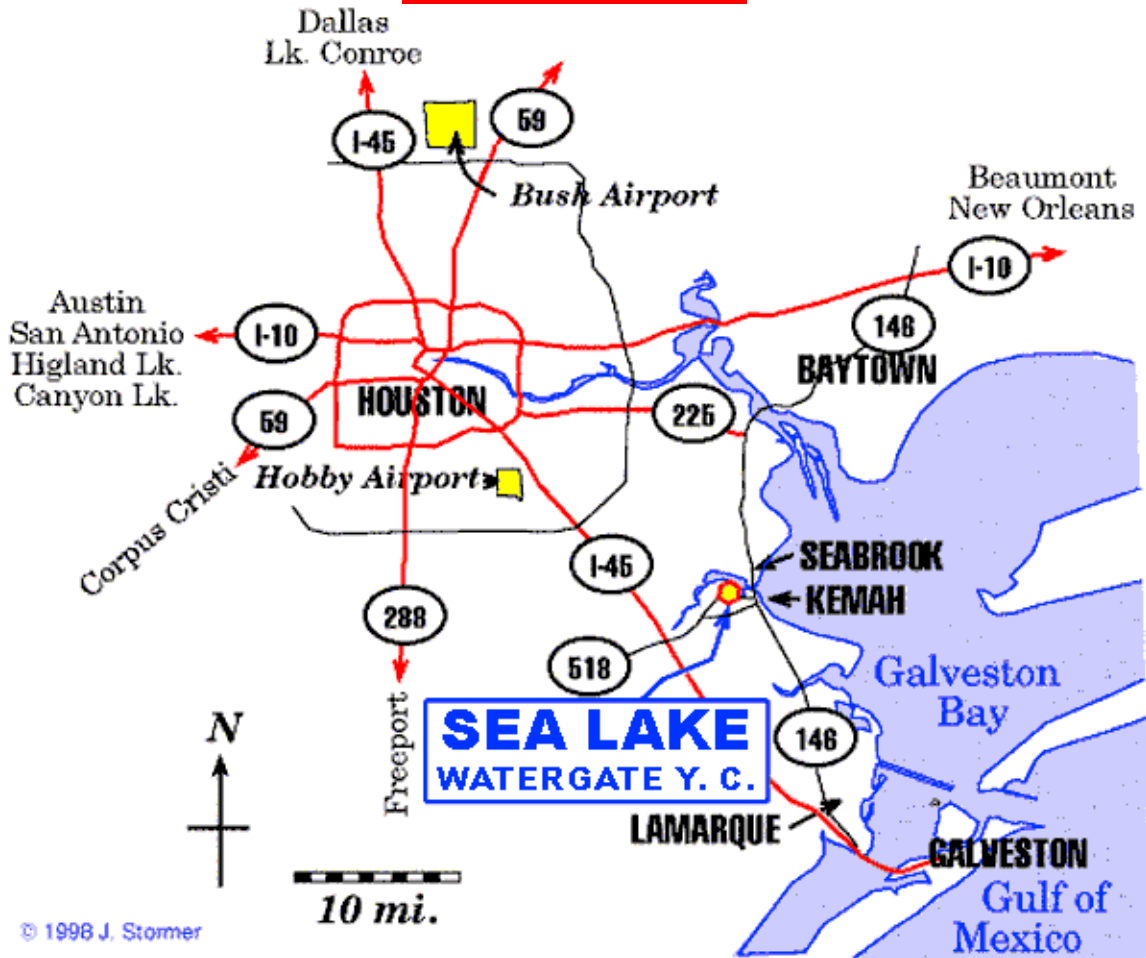

Driving Instructions to Sea Lake Yachts at Watergate Pier 23

Josh Johnson – 281-334-0485

- From I-45 South, exit 518
- At the light, take a left under the freeway
- Go about 4 miles (there will be a 5 road intersection. 518 veers to the right, but just continue straight and you will have merged onto FM2094).
- Continue on **FM 2094**, do not follow the road to the right
- Keep going pass (the Randall's Super Market to your right and a large high rise hotel to your left called South Shore Harbour. The road is also a Blvd now and the street signs are in the median)
- Continue to the 3rd light.
- Look for **Admiralty Way** or Watergate Yachting Center road sign.
- Take a left on Admiralty Way
- Go straight to the stop sign
- Take a right
- When the road curves, we are on your right hand side on **Pier 23**, Sea Lake Yacht Sales

Area Overview

SEA LAKE YACHT SALES **Watergate Yachting Center**

Pier 23 at Watergate Yachting Center