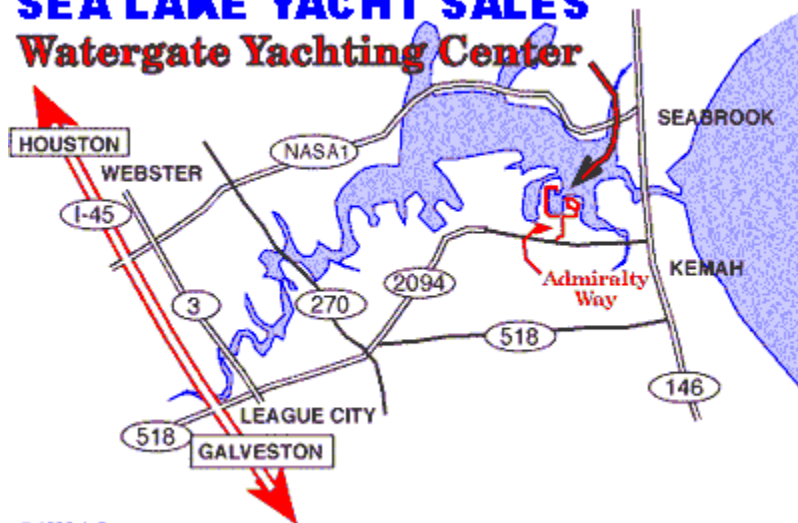

Driving Instructions to Sea Lake Yachts at Watergate Pier 23

Josh Johnson – 281-334-0485

- From I-45 South, exit 518
- At the light, take a left under the freeway
- Go about 4 miles (there will be a 5 road intersection. 518 veers to the right, but just continue straight and you will have merged onto FM2094).
- Continue on **FM 2094**, do not follow the road to the right
- Keep going pass (the Randall's Super Market to your right and a large high rise hotel to your left called South Shore Harbour. The road is also a Blvd now and the street signs are in the median)
- Continue to the 3rd light.
- Look for **Admiralty Way** or Watergate Yachting Center road sign.
- Take a left on Admiralty Way
- Go straight to the stop sign
- Take a right
- When the road curves, we are on your right hand side on **Pier 23**, Sea Lake Yacht Sales

Area Overview

SEA LAKE YACHT SALES **Watergate Yachting Center**

Pier 23 at Watergate Yachting Center