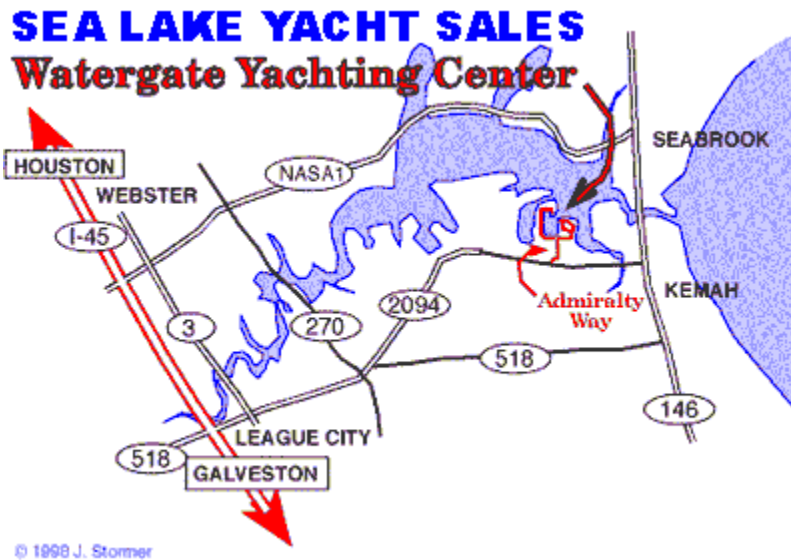

Driving Instructions to Sea Lake Yachts at Watergate Pier 23

Josh Johnson – 281-334-0485

- From I-45 South, exit 518
- At the light, take a left under the freeway
- Go about 4 miles (there will be a 5 road intersection. 518 veers to the right, but just continue straight and you will have merged onto FM2094).
- Continue on **FM 2094**, do not follow the road to the right
- Keep going pass (the Randall's Super Market to your right and a large high rise hotel to your left called South Shore Harbour. The road is also a Blvd now and the street signs are in the median)
- Continue to the 3rd light.
- Look for **Admiralty Way** or Watergate Yachting Center road sign.
- Take a left on Admiralty Way
- Go straight to the stop sign
- Take a right
- When the road curves, we are on your right hand side on **Pier 23**, Sea Lake Yacht Sales

Area Overview

SEA LAKE YACHT SALES **Watergate Yachting Center**

Pier 23 at Watergate Yachting Center